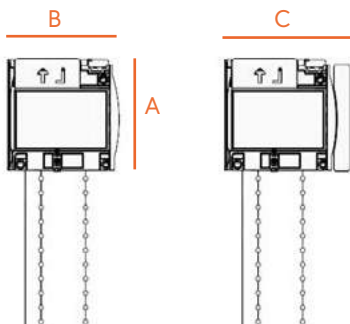

Inside the recess fix

Guide dog

✓ Drill Free Installation

Height 70mm, Width 70mm, Depth 10mm

Fixing Components in position

Fitting type

Product Dimensions

A. Cassette height:78mm
 B. Frame width:76mm
 C. Cassette depth:84mm