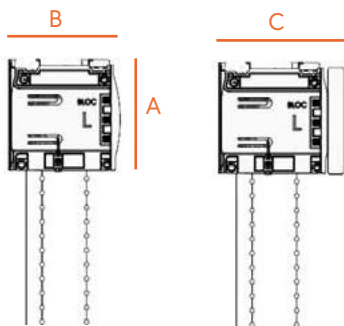

Height 72mm, Width 78mm, Depth 52mm

Fixing Components in position

Fitting type

Product Dimensions

A. Cassette height:78mm

B. Frame width:78mm

C. Cassette depth:84mm

PRODUCT SIZE LIMITS

Min width: 400mm

Min width (motorised option): 580mm

Max width: 2400mm

Min drop: 300mm

Max drop: 2400mm

Top of the recess fix

Height 30mm, Width 70mm, Depth 8mm

Fixing Components in position

Fitting type

Product Dimensions

A. Cassette height:78mm
B. Frame width:76mm
C. Cassette depth:84mm

PRODUCT SIZE LIMITS

Min width: 400mm
Min width (motorised option): 580mm
Max width: 2400mm
Min drop: 300mm
Max drop: 2400mm