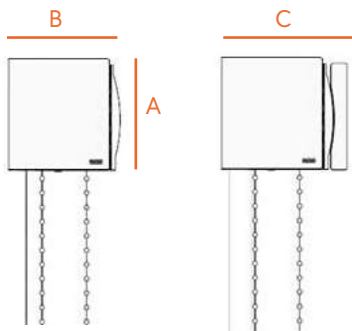

Outside the recess fix

Guide dog

✓ Left/Right guide dogs attach to wall bracket.

Height 72mm, Width 78mm, Depth 52mm

Fixing Components in position

Fitting type

Product Dimensions

A. Cassette height:78mm