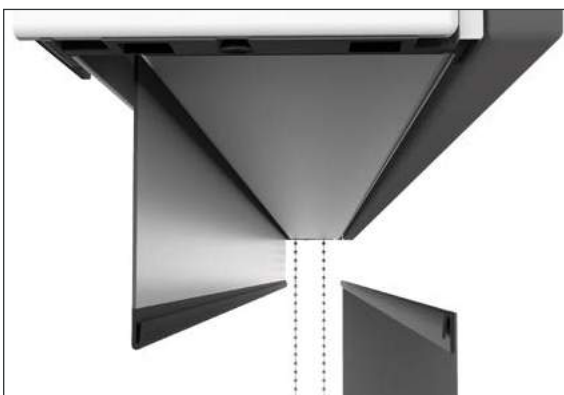

Features

Bloc Blinds incorporate a number of specially developed features that enhance the premium quality of our blinds;

Fabric Changer System

With our Fabric Changer on recess fitted you can have a sophisticated blind system with the advantage of total design flexibility when it comes to your decor.