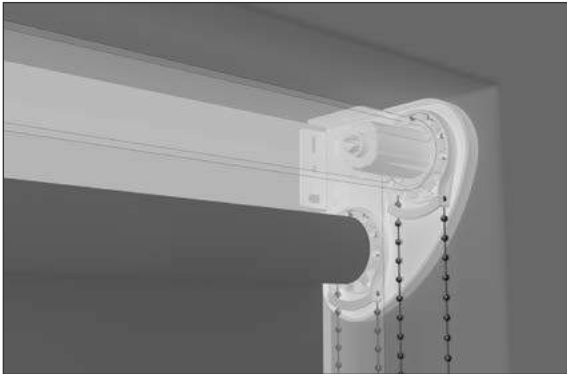

Metal Brackets in position with fitting options

Metal Brackets

Can be used both outside and inside of the window recess.