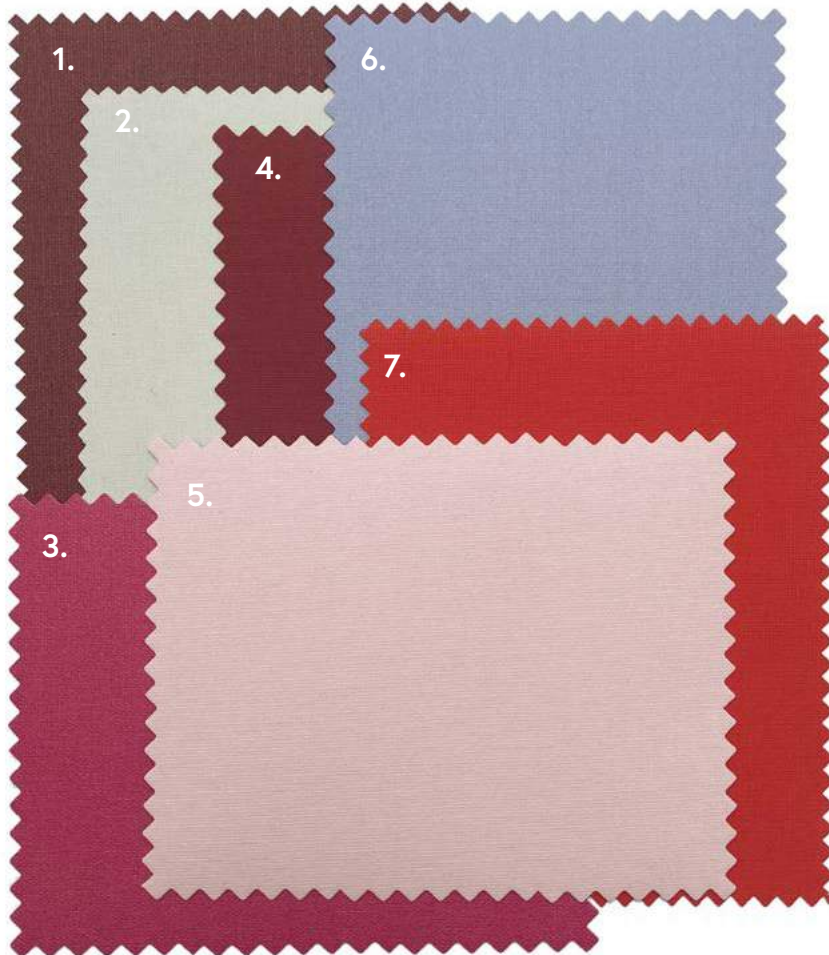

Red tones

Plain Blackout Collection

Sustainable.

Our sustainable range of fabrics come from a facility which has a Five Zero Green production process.

1. Shiraz (AB)
917149-0119

2. Misty Flower (C)
100002-0710

3. Raspberry (B)
DIGIBB-5932

4. Gooseberry* (B)
0017-010

5. Bramble Flower (C)
917149-0135-200

6. Lavender Mist (B)
DIGIBB-5838

7. Carnival Red (C)
2228-851

*Same Coloured Backing