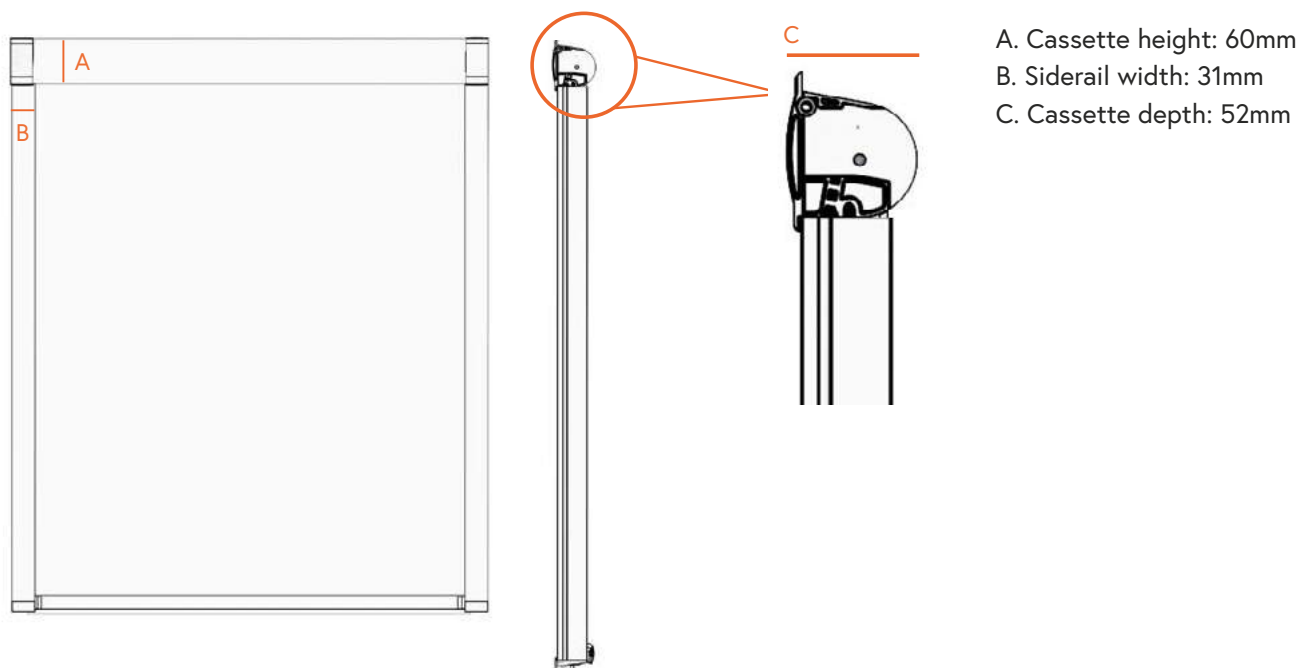

Product Dimensions

Operation

Operation of the blind is through a spring tension system operated by tilting the handle at the bottom of the blind. The blind simply pulls down through the side channels locking whenever the handle is released. The handle is then pushed in towards the window releasing the lock which enables the spring to retract the fabric. It complies fully with all relevant child safety standards.