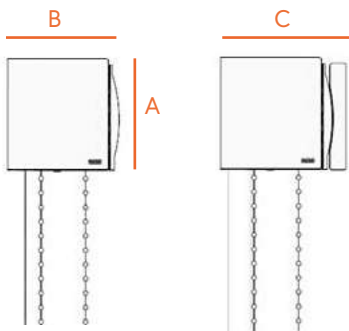

Height 72mm, Width 78mm, Depth 52mm

Fixing Components in position

Fitting type

Product Dimensions

A. Cassette height:78mm

B. Frame width:78mm

C. Cassette depth:84mm

PRODUCT SIZE LIMITS