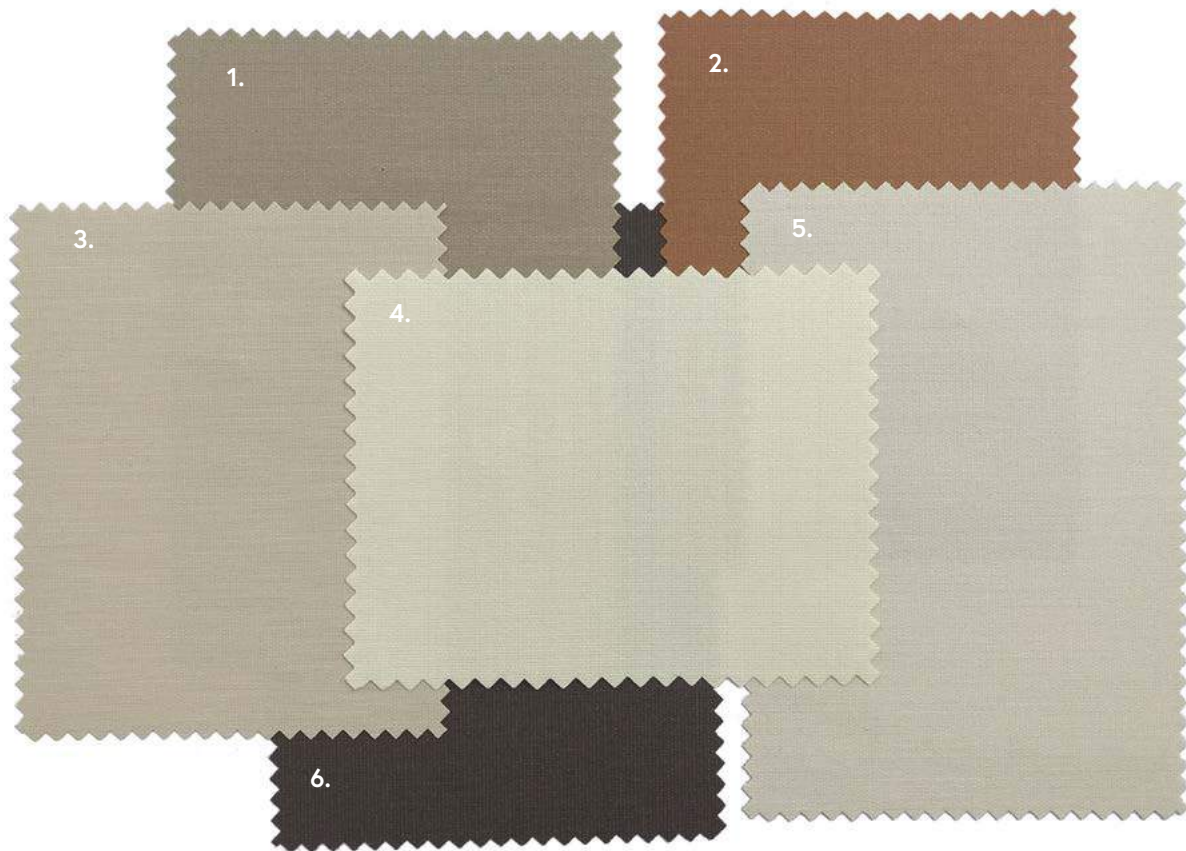

 5. Fossil Grey (B)
100937-0538

 6. Fog Grey (B)
100937-0537

 7. Whisper (B)
100937-0539

Bloc Roller Blind
Jet Black Translucent Fabric

Natural

Plain Translucent Collection

Sustainable.

All of our translucent fabrics come from a facility which sticks to a Five Zero Green production process.