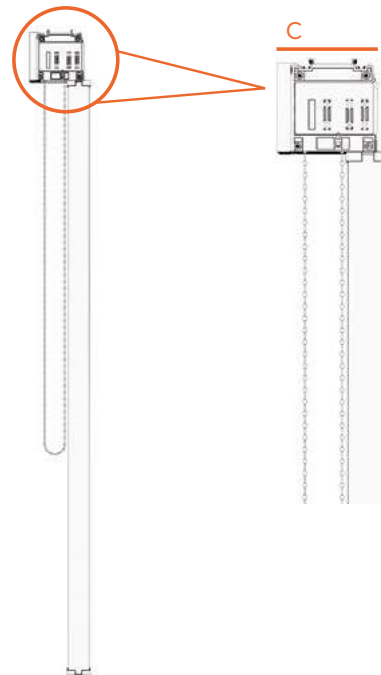

Fixing Components

Recess Fix

Left & right Guide Dogs
Height 70mm, Width 70mm, Depth 10mm

Surface Fix

Left & right Guide Dogs
attached to wall bracket
Height 72mm, Width 78mm, Depth 52mm

Fixing Components in position

Recess Fix

Surface Fix

Product Dimensions

BlocOut XL

- A. Cassette height: 78mm
- B. Frame width (Recess fit): 45mm
- B. Frame width (Surface fit): 45mm
- C. Cassette depth: 86mm

PRODUCT SIZE LIMITS

- Min width: 400mm
- Min width (motorised option): 580mm
- Max width: 2400mm
- Min drop: 300mm
- Max drop: 2400mm

BlocOut XL with Pelmet

- A. Pelmet height: 101/152/203mm
- B. Frame width (Recess fit): 45mm
- B. Frame width (Surface fit): 45mm
- C. Cassette and Pelmet depth: 96mm

Product tolerance limits

To ensure correct operation and full bloc out performance the blind can only work within limited window reveal tolerances i.e., the window must be as square as possible, fitting a blind into a window recess outside of the stated tolerances will lead to poor operation, reduced bloc out performance and or product damage.