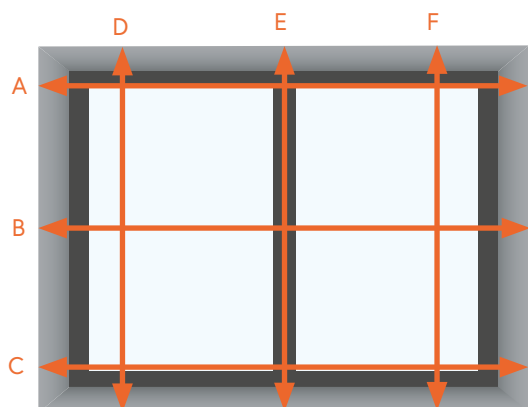

Product tolerance limits

To ensure correct operation and full bloc out performance the blind can only work within limited window reveal tolerances i.e. the window must be as square as possible, fitting a blind into or on the edge of a window recess outside of the stated tolerances will lead to poor operation, reduced bloc out performance and or product damage.

The cassette will always be made to the top width (A)

The siderails will always be made to the smallest height

The middle width (B) and the bottom width (C) can have no more than - 2mm variation from the top width

Bottom width (C) can have no more than +/- 6mm variation from the top width

The height measurements (D) (E) (F) must not have a variation of more than +/- 5mm.

Operation

The blind is operated via a spring tension system using the handle at the bottom of the blind. The blind simply pulls down through the siderails locking whenever the handle is released, the handle is then pushed in towards the window releasing the lock which enables the cassette to retract the fabric. To ensure correct operation the user must operate the blind with 2 hands held centrally on the handle not to one side of the blind. To ensure fabric does not come out of the siderails keep the window closed when the blind is in the closed position.

Care

To keep the blind looking it's best through time the customer must ensure the product has been installed and operated securely and correctly, the fabric can be cleaned with a synthetic or feather duster and can be wiped lightly with a damp cloth.

Maintenance

All our products are manufactured using aluminium and glass reinforced nylon components, they do not present any corrosion problems in normal working environments. If there is a failure of a blind, a component can be replaced without the need for a new complete blind.

Replaceable components:

- Handle ends (brakes)
- Siderail feet
- Siderails