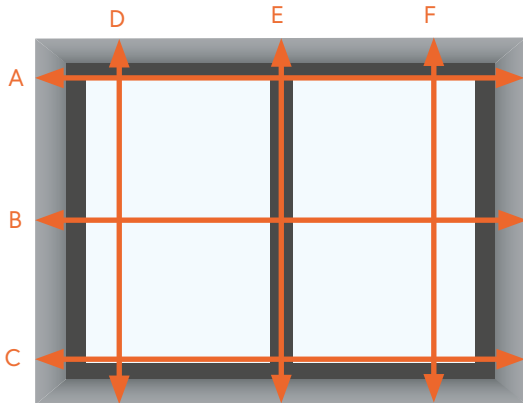

Product tolerance limits

To ensure correct operation and full bloc out performance the blind can only work within limited window reveal tolerances i.e., the window must be as square as possible, fitting a blind into a window recess outside of the stated tolerances will lead to poor operation, reduced bloc out performance and or product damage.

Recess tolerance

The cassette will always be made to the top width (A)
The siderails will always be made to the smallest height

The bottom width (C) Can have no more than +/- 20mm variation from the top width

The height measurements (D) (E) (F) must not have a variation of more than +/- 6mm.

Surface tolerance

The cassette will always be made to the top width (A)
The siderails will always be made to the smallest height

The bottom width (C) Can have no more than +/- 5mm variation from the top width

The height measurements (D) (E) (F) must not have a variation of more than +/- 3mm.

Product capabilities

The BlocOut XL is available in both manual and motorised, the manual version can have the chain on either the left or right and the motorised version is the right-hand side only.

The BlocOut XL has a fabric changer system which allows you to change the fabric without dismantling the blind. The fabric is attached to a flexible PVC hook which is attached to the barrel.

Fabric pelmets are available for the BlocOut XL range. It is typically covered with the same fabric as the cassette fabric and can be simply hooked on or off.

Operation

The blind is operated via a chain, motorised or Smart motorised system. The blind simply pulls down through the siderails.

Care

To keep the blind looking it's best through time the customer must ensure the product has been installed and operated securely and correctly, the fabric can be cleaned with a synthetic or feather duster and can be wiped lightly with a damp cloth.

Maintenance

All our products are manufactured using aluminium and glass reinforced nylon components, they do not present any corrosion problems in normal working environments. If there is a failure of fabric or a component, depending on which, it can be replaced without the need for a new complete blind.

Replaceable components:

- Handle ends
- Siderail feet
- Siderails
- Clutch & chain
- Fabric