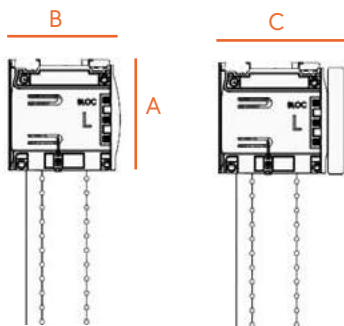

Top of the recess fix

Height 30mm, Width 70mm, Depth 8mm

Fixing Components in position

Fitting type

Product Dimensions

A. Cassette height:78mm
B. Frame width:76mm
C. Cassette depth:84mm

PRODUCT SIZE LIMITS

Min width: 400mm
Max width: 2400mm
Min drop: 300mm
Max drop: 2400mm