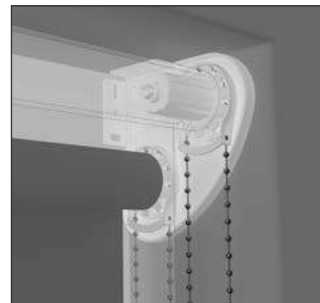

Clutch and chain

The Clutch and chain used to operate the blind come with a 10-year guarantee. The chain is cut to length, dependant on blind installation height.