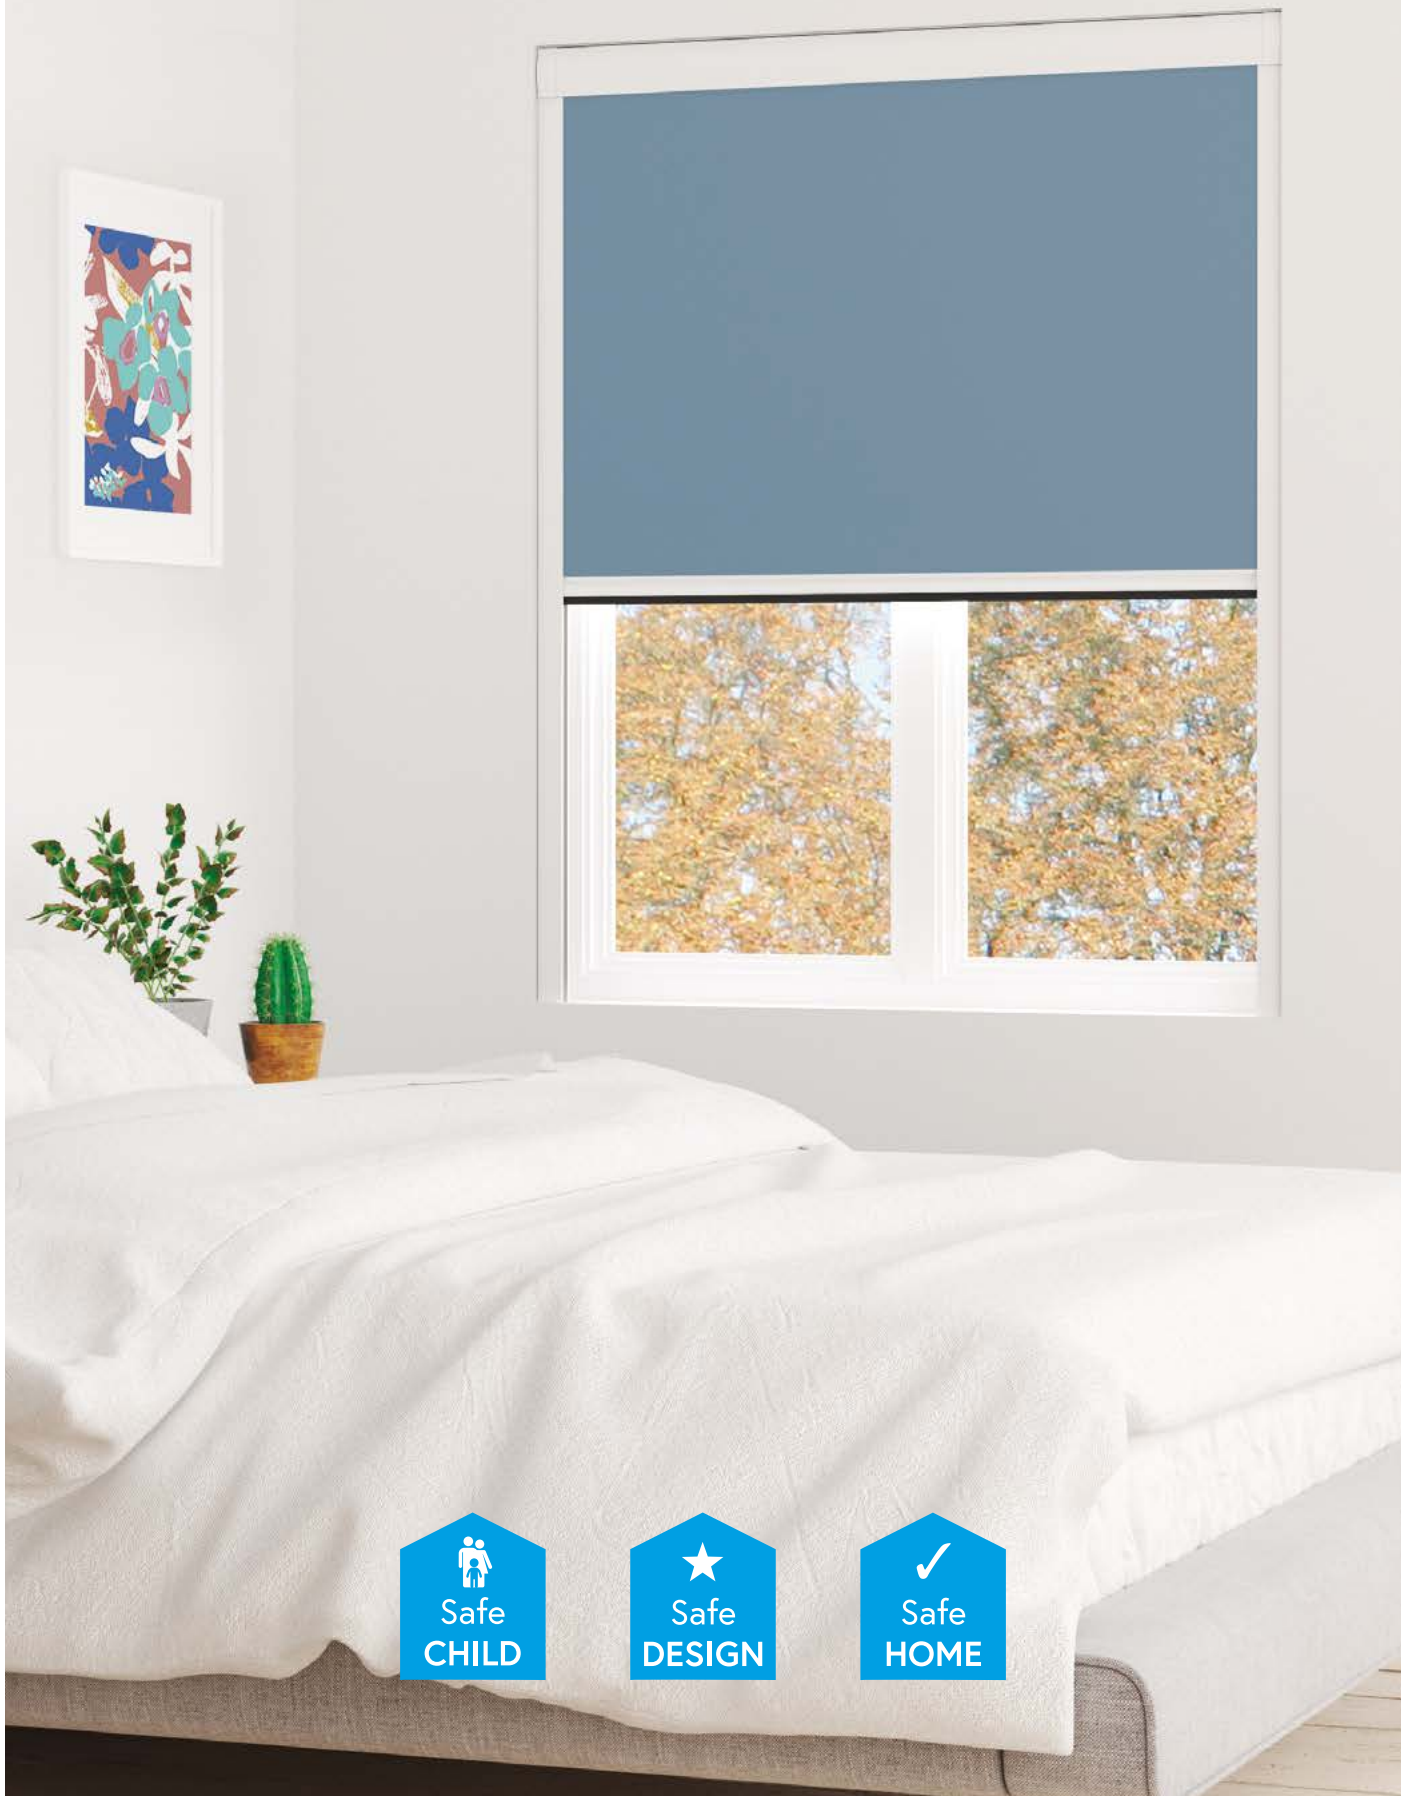

BlocOut Blackout Blind
Coastal Blue Blackout Fabric