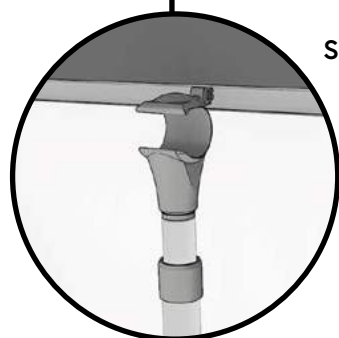

Bloc Hook Pole - 2m & 3m

Open and close skylight roller blind

PAY ATTENTION – Only operate the roller blind with the roof window closed.

Use the hook pole only as demonstrated to prevent damage to the product.

Tilt handle inwards to operate blind.

Side A

Open and close skylight window

Place side B on the operating handle of the window and move the hook pole down to open the window and up to close the window.