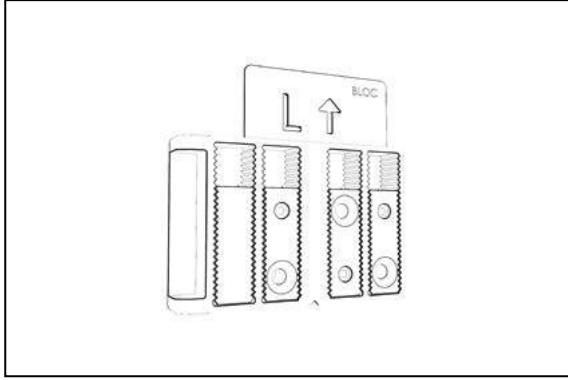

Inside the recess fix

Guide dog

✓ Drill Free Installation

Height 70mm, Width 70mm, Depth 10mm