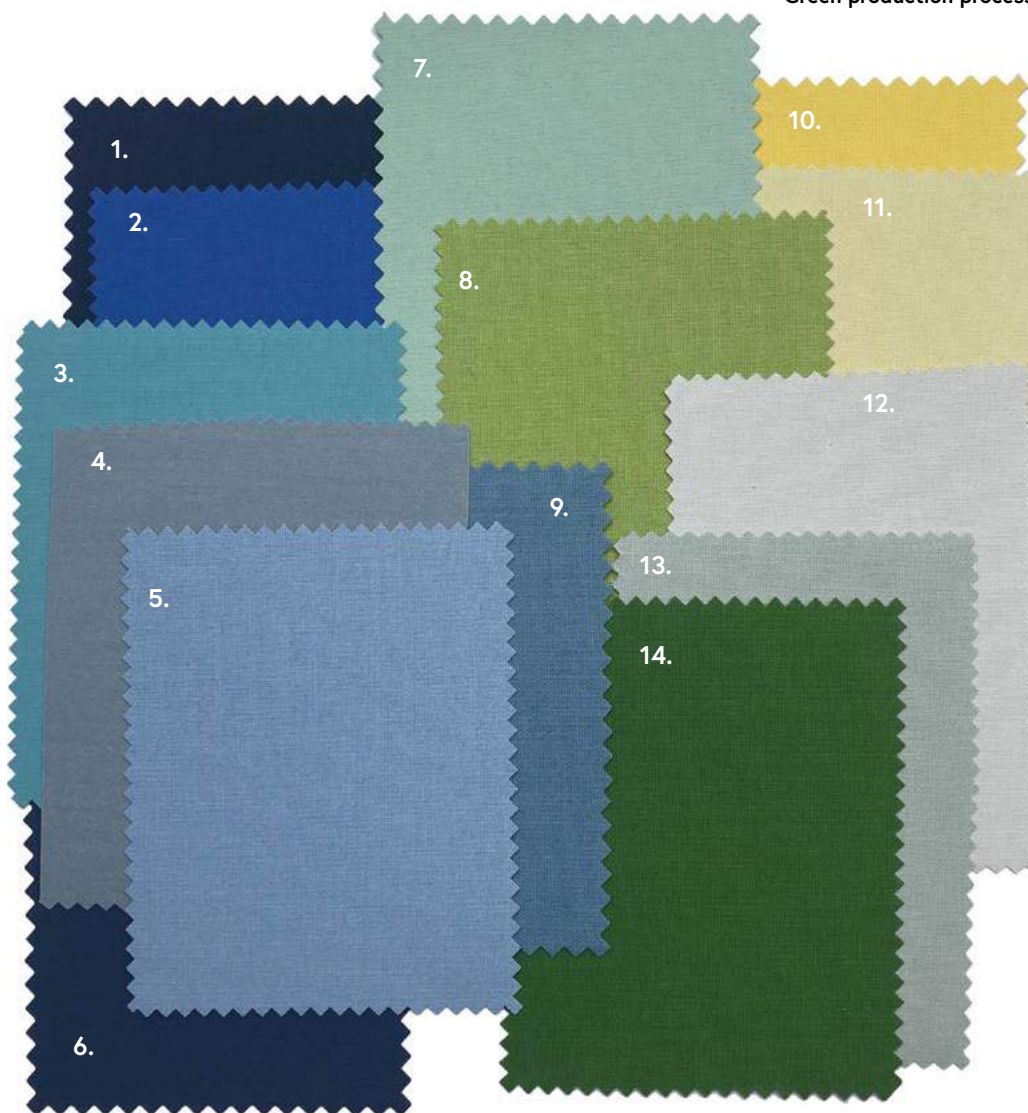

Blue-Green-Yellow

Plain Blackout Collection

Sustainable.

Our sustainable range of fabrics come from a facility which has a Five Zero Green production process.

1. Inkwell Navy (C)
2228-227

2. Cobalt (C)
2228-225

3. Crockery Teal (C)
2228-810

4. Blue Stone (D)
914235-233

5. Coastal Blue (C)
2228-224

6. Fisherman's Blue* (B)
0017-009

7. Duck Egg* (B)
0017-020

8. Lichen (C)
2228-809

9. Soft Sky (AB)
917149-0231

10. Whin (C)
2228-145

11. Flax (C)
100002-0330

12. Harbour Mist (C)
100002-0239

13. French Grey (C)
100002-0331

14. Moss (C)
2228-818

*Same Coloured Backing