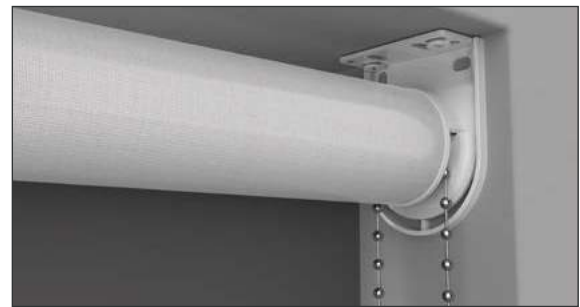

Clutch and chain

The Clutch and chain are used to operate the blind. The chain is cut to length dependant on blind installation height. Metal brackets are supplied with covers.