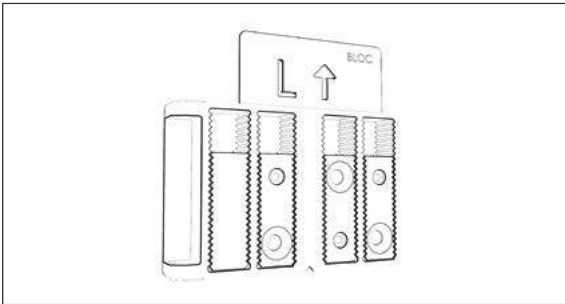

Guide Dog System

Our patented Guide Dog system allows you to alter the blinds position by unclicking the cassette, adjusting the guide dog teeth and clicking it back into place.