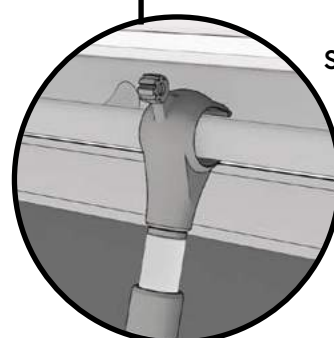

Use the hook pole only as demonstrated to prevent damage to the product.

Tilt handle inwards to operate blind.

Side A

Open and close skylight window

Place side B on the operating handle of the window and move the hook pole down to open the window and up to close the window.