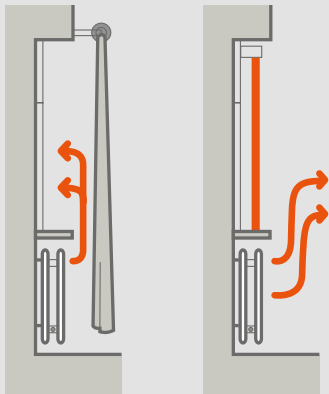

BlocOut

Award winning blind, the BlocOut is capable of blocking light and draughts thanks to the exceptional quality of its individual components. Each part, from the brush seals to the cassette holder and aluminium frames are designed to last. BlocOut blinds come in a wide range of colours and patterns to suit a variety of environments and tastes.

Curtains

BlocOut

Curtains trap hot air and prevent it circulating the room. This can lead to heat loss. BlocOut creates an energy efficient barrier that minimizes heat loss through the window and leaves radiators free to heat a room faster.

Aluminium Colour Options

- **Anodised Silver**
  Natural Finish
- **White**
  Matt Finish

Features

Bloc Blinds incorporate a number of specially developed features that enhance the premium quality of our blinds;