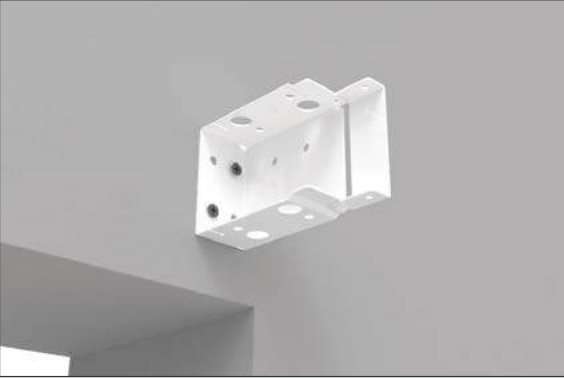

Fixing Components in position