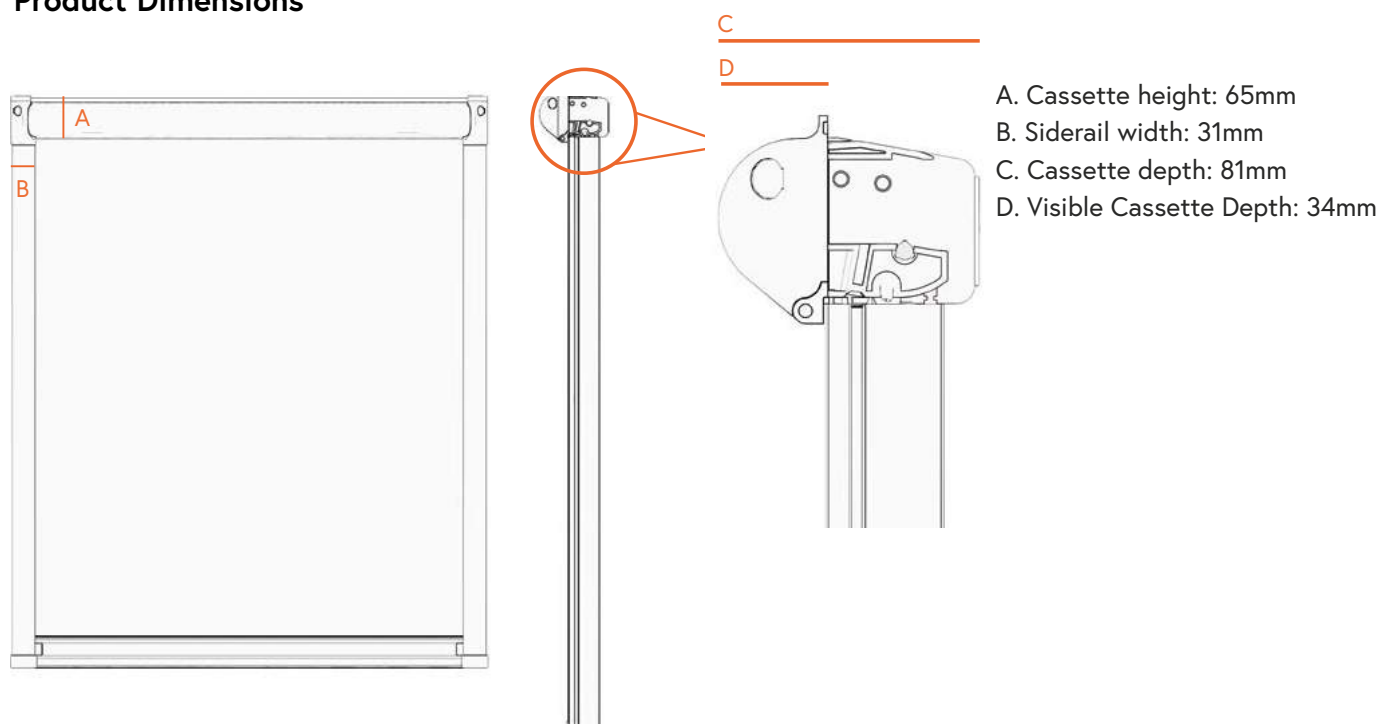

Product Specification

Roller Tube	Aluminium
Cassette Colour	Anodised Silver
Control	Motorised (12v)
Fabric Position	Standard Roll
Sizes	All manufacturing Codes
Suitable for	Velux® Roof Windows, Dakstra®, Fakro®, Roof Lite®, Roto® (exc 300 series)

Product Dimensions

Battery Life

The solar panel is designed to charge the battery during daylight hours throughout the lifetime of the blind, in the event of no sunlight the battery will last for 300 operations.

Operation

The blind is operated with motorised or Smart motorised system. The blind can be supplied with a multi-channel remote capable of operating up to 20 blinds in each of its 15 channels.

Care

To keep the blind looking it's best through time the customer must ensure the product has been installed and operated securely and correctly, the fabric can be cleaned with a synthetic or feather duster and can be wiped lightly with a damp cloth.

Maintenance

All our products are manufactured using aluminium and glass reinforced nylon components, they do not present any corrosion problems in normal working environments. If there is a failure of fabric or a component, depending on which, it can be replaced without the need for a new complete blind.

Replaceable components:

- Handle ends
- Siderail feet
- Siderails