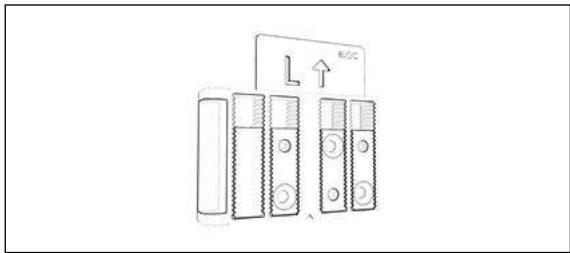

Inside the recess fix

Guide dog

✓ Drill Free Installation

Height 70mm, Width 70mm, Depth 10mm

Fixing Components in position

Fitting type

Product Dimensions

A. Cassette height:78mm
 B. Frame width:76mm
 C. Cassette depth:84mm