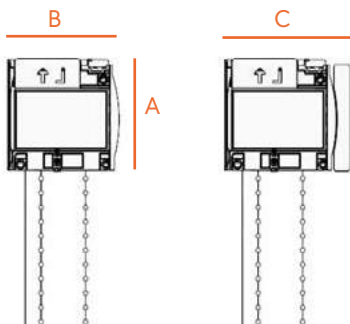

Height 70mm, Width 70mm, Depth 10mm

Fixing Components in position

Fitting type

Product Dimensions

A. Cassette height:78mm

B. Frame width:76mm

C. Cassette depth:84mm

PRODUCT SIZE LIMITS