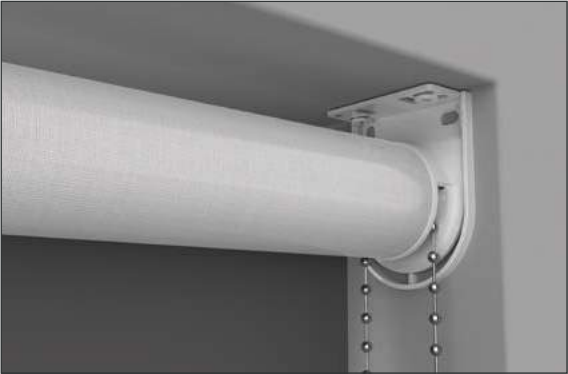

Metal Brackets in position with fitting options

Metal Brackets
Can be used both outside and inside of the window recess.