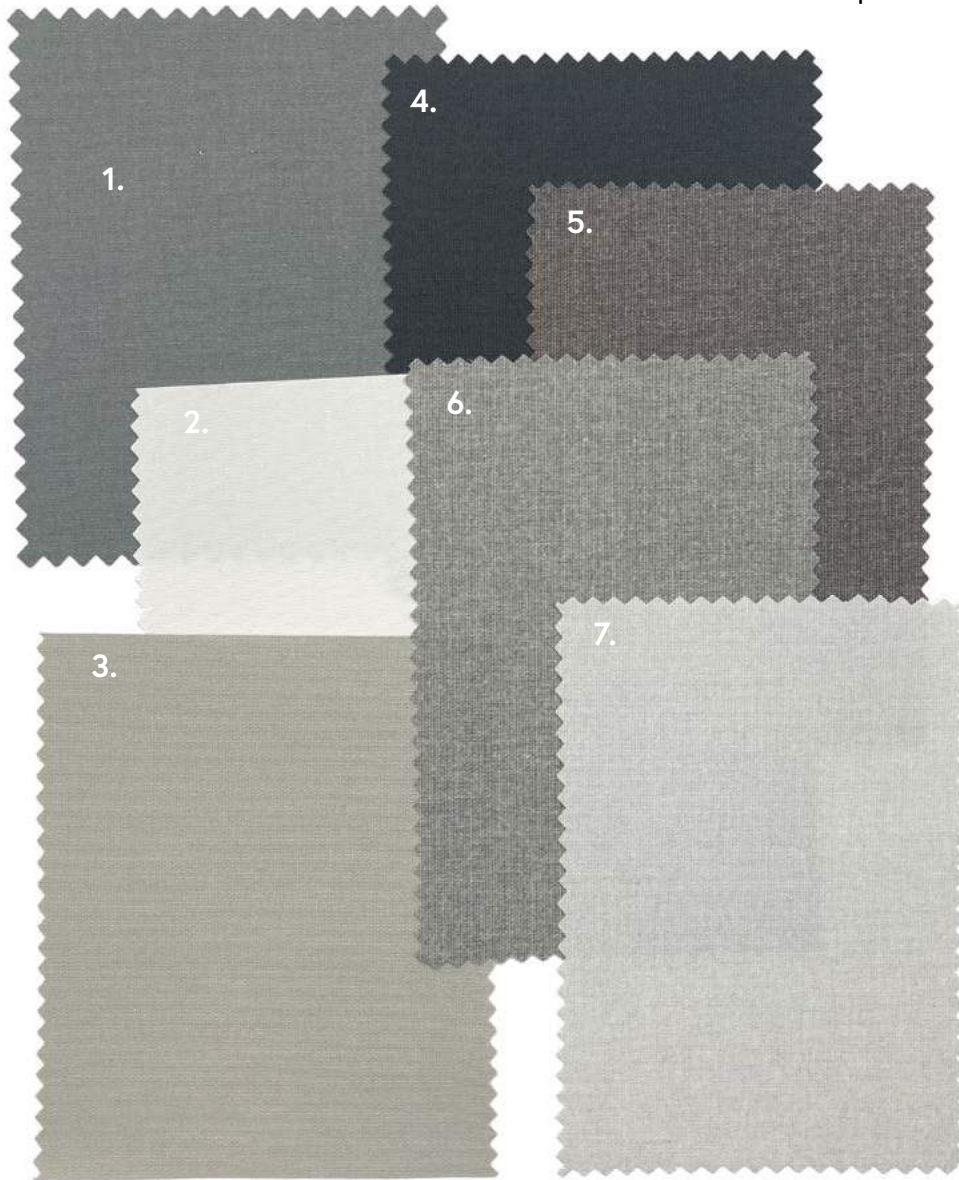

 13. French Grey (C)
100002-0331

14. Moss (C)
2228-818

*Same Coloured Backing

BlocOut XL Blackout Blind with Pelmet
Coastal Blue Blackout Fabric

Monochrome

Plain Translucent Collection

Sustainable.

All of our translucent fabrics come from a facility which sticks to a Five Zero Green production process.