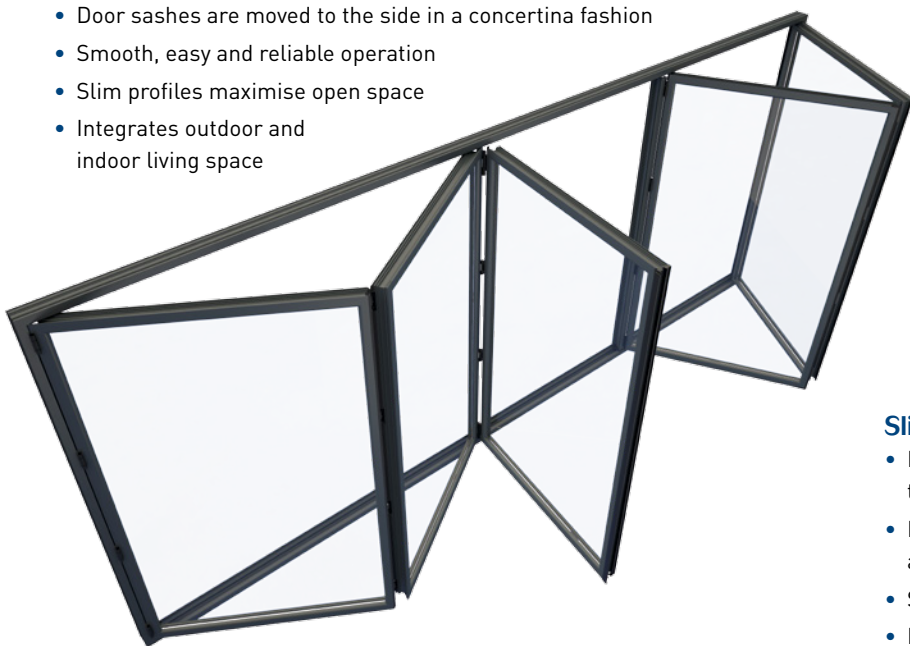

- Maximum flexibility – minimum space requirement
- Door panels are moved to the side and then swung open
- Each door can be locked in place anywhere within the opening
- Slim lines and discrete hardware maximise light

The system features a choice of internally or externally folding sashes, which when open, sit flush to the frame. Sashes are hung from a floating mullion and slide on a recessed bottom roller and top guide, which allow ultra-slim profiles, smooth operation and robust security.

Slide & Fold Door

- Door sashes are moved to the side in a concertina fashion
- Smooth, easy and reliable operation
- Slim profiles maximise open space
- Integrates outdoor and indoor living space

Slide & Stack Door

- Door sashes are moved to the side and then swung open
- Each sash can be locked in place anywhere within the opening
- Slim lines and discrete hardware maximise light
- Maximum flexibility – minimum space requirement