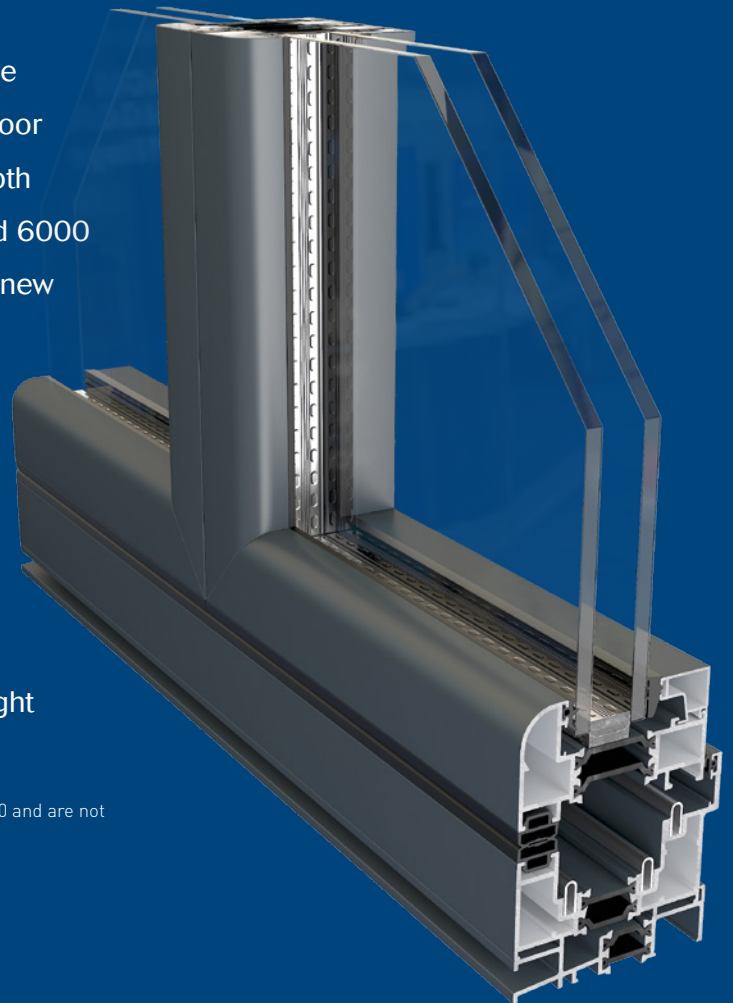

smart
architectural aluminium

Visofold 6000

Visofold 6000 is a high-quality, high-performance slide and fold door. Featuring slim profiles, the door provides a contemporary, elegant solution for both residential and commercial applications. Visofold 6000 is available in both traditional slide and fold and new 'slide and stack' formats.

- Maximum flexibility – minimum space requirement
- Door panels are moved to the side and then swung open
- Each door can be locked in place anywhere within the opening
- Slim lines and discrete hardware maximise light

In addition to the slide and fold option, Visofold 6000 is also available in Smart's new 'slide and stack' format, its slim sight lines (typically just 84mm) and inconspicuous hardware making it an elegant and versatile alternative. Featuring simple-to-operate door hardware, the door sashes may be operated completely independently to optimise ventilation and maximise flexibility.

The system features a choice of internally or externally folding sashes, which when open, sit flush to the frame. Sashes are hung from a floating mullion and slide on a recessed bottom roller and top guide, which allow ultra-slim profiles, smooth operation and robust security.