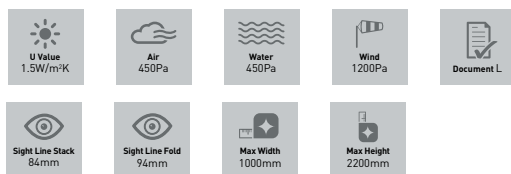

Technical Performance

U Value	1.5W/m ² K using a 1.0 centre pane
Air	Class 2, 450Pa
Water	Class 8A, 450Pa
Wind	Class 3, 1200Pa

Document L Compliant

Design Limitations

Frame Width	88mm
Frame Depth	76 or 82mm
Typical Sight Line	84mm for Slide and Stack Door
Typical Sight Line	94mm for Slide and Fold Door
Glass	24, 28, 32 or 40mm double or triple glazed units
Max Sash Width	1000mm
Max Sash Height	2200mm
Max Sash Weight	100kg